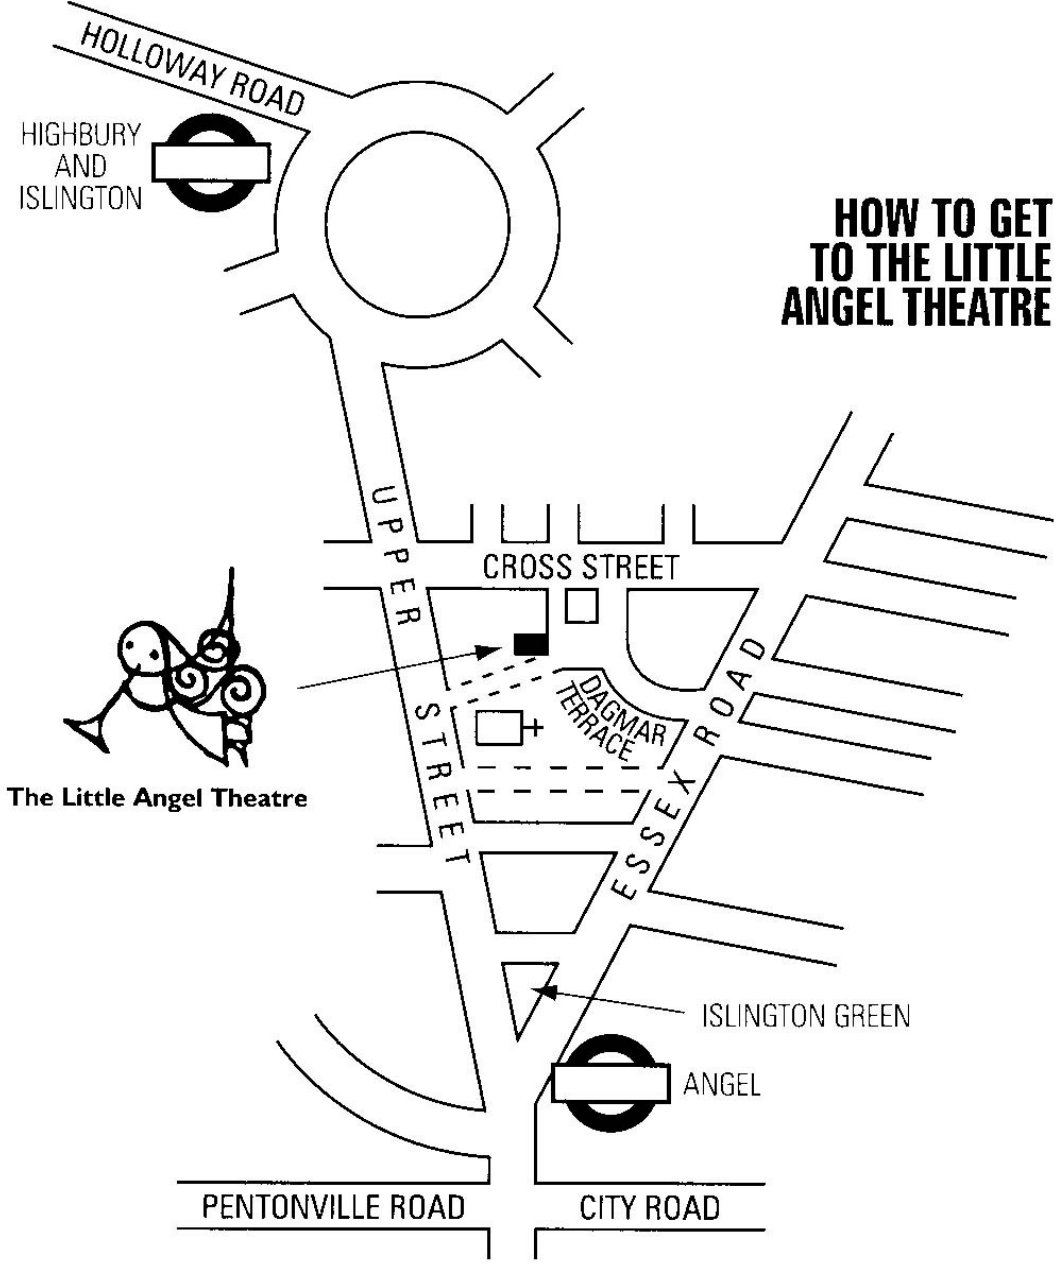

# HOW TO GET TO THE LITTLE ANGEL THEATRE

Highbury  
AND  
ISLINGTON

The Little Angel Theatre

HOLLOWAY ROAD

UPPER  
STREET

CROSS STREET

DAGMAR  
TERRACE

ESSEX ROAD

ISLINGTON GREEN

ANGEL

PENTONVILLE ROAD

CITY ROAD